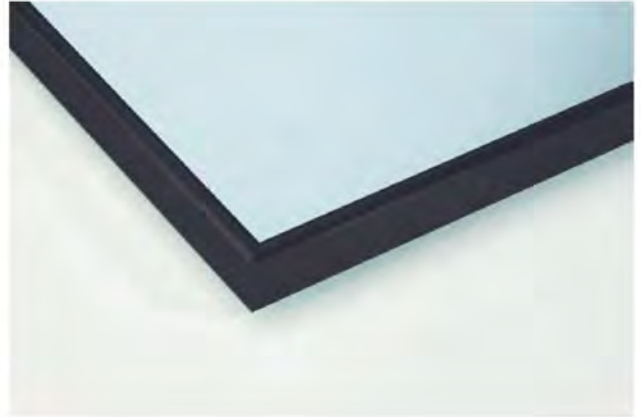

Modelo EPO

Espejos con perfil de aluminio/ Anodised aluminium profile.

Características / Characteristics

- Perfil de aluminio anodizado plata o negro mate.
- Otras posibilidades consultar.
- Medidas intermedias precio inmediatamente superior.

- Silver anodised aluminium profile or black matt.
- Please ask about other options.
- Immediately higher price will be applied to Intermediate measures.

Ancho / Width	60	70	80	90	100	110	120	130	140	150
Alto / Heigh										
60										
70										
80										
90										
100										
110