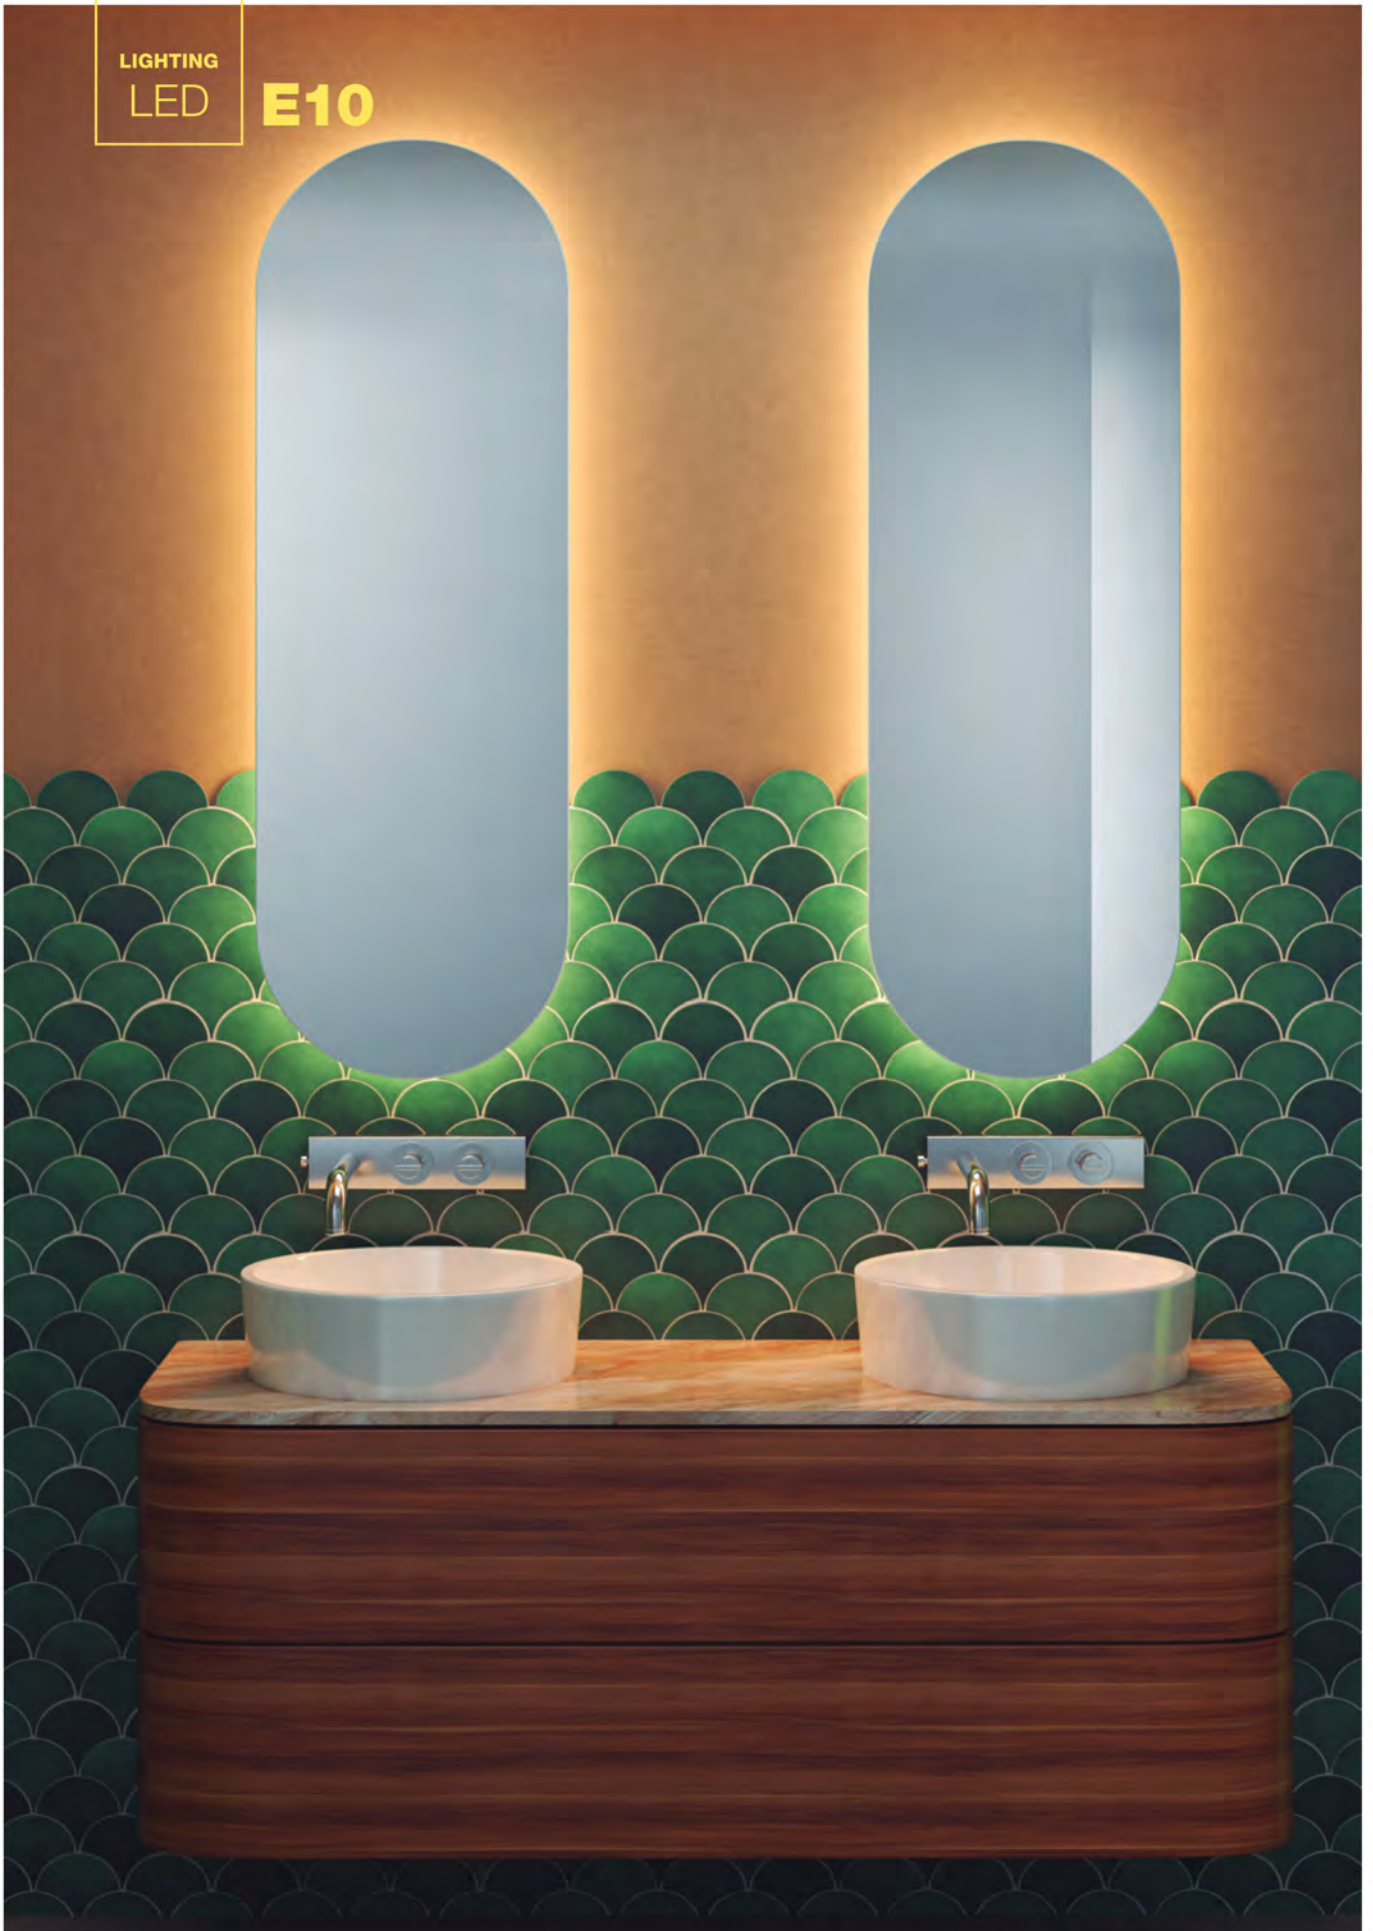

LIGHTING
LED

E10