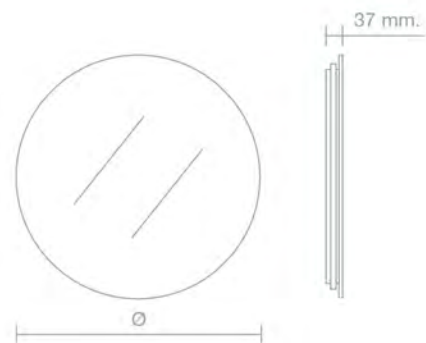

Modelo E08A

Espejos redondos con luz ambiente LED /

Round mirrors with ambient LED light

E-08A0

Led 33,9W./

ø100

Características / Characteristics

- Espejos redondos con luz ambiente LED.
- Tira Led 2835-12VDC. 12W/m. 4000 K blanco neutro.
- Bajo demanda se pueden fabricar con luz blanco frío (6000 K) o blanco cálido (3000 K).
- Se puede fabricar con tira LED-COB (tira sin puntos luminicos).
- Round mirrors with ambient LED lighting.
- 2835-12VDC Led strip. 12W/m. 4000 k, neutral white.
- Can be made with cold white (6000 k) or warm white (3000 k) light on request.
- Can be manufactured with LED-COB strip (strip without light spots).

Modelo E08A REF.

**Diámetro /
Diameter**

**Potencia lámparas /
Lamp wattage**

**P.V.P. (IVA no incluido) /
Retail price (VAT not included)**

LED

COB-LED

E-08A5

ø50

LED 15W.

E-08A6

ø60

LED 18,8W.

E-08A7

ø70

LED 23,6W.

E-08A8

ø80

LED 26,3W.

E-08A9

ø90

LED 30,1W.

E-08A0

ø100

LED 33,9W.