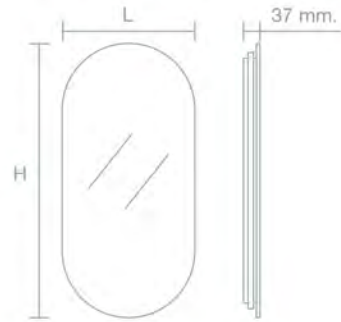

Modelo E10

Espejos con luz ambiente LED / Mirrors with ambient LED light

E-1024
LED 30,6W.

120hx40

Características / Characteristics

1. Espejos con iluminación ambiente LED.
   - Tira Led 2835-12VDC. 12W/m. 4000 K blanco neutro.
   - Bajo demanda se pueden fabricar con luz blanco frío (6000 K) o blanco cálido (3000 K).
   - Se pueden colocar en posición horizontal o vertical.
   - Se puede incorporar el sistema antivaho.
   - Se pueden incorporar los accesorios E0006 y E0007
   - Fondo de 37 mm.
   - Se puede fabricar con tira LED-COB (tira sin puntos luminicos).
2. Mirrors with ambient LED lighting.
   - 2835-12VDC Led strip. 12W/m. 4000 k, neutral white.
   - Can be made with cold white (6000 k) or warm white (3000 k) light on request.
   - They can be placed both horizontally or vertically.
   - Anti-fog system admitted.
   - They can be combined with accessories E0006 and E0007.
   - 37 mm. depth.
   - Can be manufactured with LED-COB strip (strip without light spots).

Modelo E10 REF.	Alto / Heigh	Ancho / Width	Potencia lámparas / Lamp wattage	P.V.P. (IVA no incluido) / Retail price (VAT not included)	
				LED	COB-LED
E-1084	80	40	LED 21W.		
E-1085		50	LED 21,2W.		
E-1086		60	LED 23,4W.		
E-1004	100	40	LED 25,2W.		
E-1005		50	LED 27W.		
E-1006		60	LED 28,2W.		
E-1024	120	40	LED 30,6W.		
E-1025		50	LED 31,8W.		
E-1026		60	LED 33W.		
E-10A4	140	40	LED 35,4W.		
E-10A5		50	LED 36,6W.		
E-10A6		60	LED 37,8W.		
E-10B4	160	40	LED 40,2W.		
E-10B5		50	LED 41,4W.		
E-10B6		60	LED 42,6W.		
E-10D4	180	40	LED 45W.		
E-10D5		50	LED 46,2W.		
E-10D6		60	LED 47,4W.