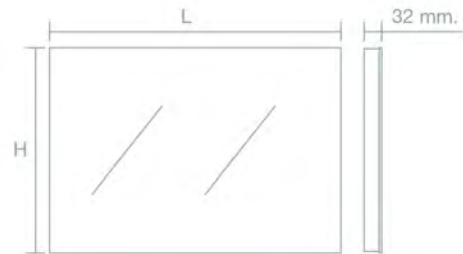

Modelo E75 REF.	Alto / Heigh	Ancho / Width	Potencia lámparas / Lamp wattage	P.V.P. (IVA no incluido) / Retail price (VAT not included)	Con Repisa / With Shelf
E-7568	60	80	LED 16,8W.		
E-7560		100	LED 21,6W.		
E-7562		120	LED 26,4W.		
E-756A		140	LED 31,2W.		
E-756B		160	LED 36W.		
E-756D		180	LED 40,8W.		
E-7588	80	80	LED 16,8W.		
E-7580		100	LED 21,6W.		
E-7582		120	LED 26,4W.		
E-758A		140	LED 31,2W.		
E-758B		160	LED 36W.		
E-758D		180	LED 40,8W.