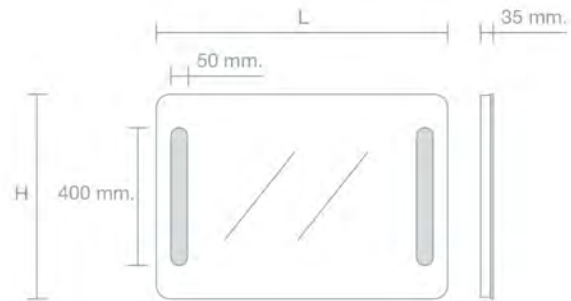

Modelo E72

Espejos con iluminación frontal y ambiente LED /

Mirrors with front and ambient LED lighting

E-7287
LED 35,5W.

85hx70

Características / Characteristics

- Con posibilidad de ancho a medida.
- **La altura no se puede modificar.**
- Fondo de 35 mm.
- Incluye interruptor sensible para iluminación frontal (E0004).
- Para el correcto funcionamiento del sensor se necesita dejar un espacio libre de 15cm. alrededor del mismo.
- Tono de luz en blanco neutro (4000 K), bajo demanda se puede fabricar en blanco calido (3000 K) o blanco frio (6000 K).
- Admite la colocacion del sistema antivaho.
- Medidas intermedias: precio de medida superior +10%.
- Customised width on request.
- **Height cannot be modified.**
- 35 mm. depth.
- Sensitive switch for front lighting (E0004).
- For proper functioning of the sensor leave a space of 15 cm. around it.
- Neutral white light tone (4000 K), on demand it is possible to manufacture it in warm white (3000 K) or cold white (6000 K).
- It admits the installation of anti-fog system.
- Intermediate measures: Price of higher measure + 10%.

Modelo E72 REF.	Alto / Heigh	Ancho / Width	Potencia lámparas / Lamp wattage	P.V.P. (IVA no incluido) / Retail price (VAT not included)
E-7267	65	70	LED 35,5W.	
E-7268		80	LED 38,9W.	
E-7269		90	LED 41,3W.	
E-7260		100	LED 43,7W.	
E-7262		120	LED 48,5W.	
E-7287	85	70	LED 35,5W.	
E-7288		80	LED 38,9W.	
E-7289		90	LED 41,3W.	
E-7280		100	LED 43,7W.	
E-7282		120	LED 48,5W.	
E-7297	95	70	LED 35,5W.