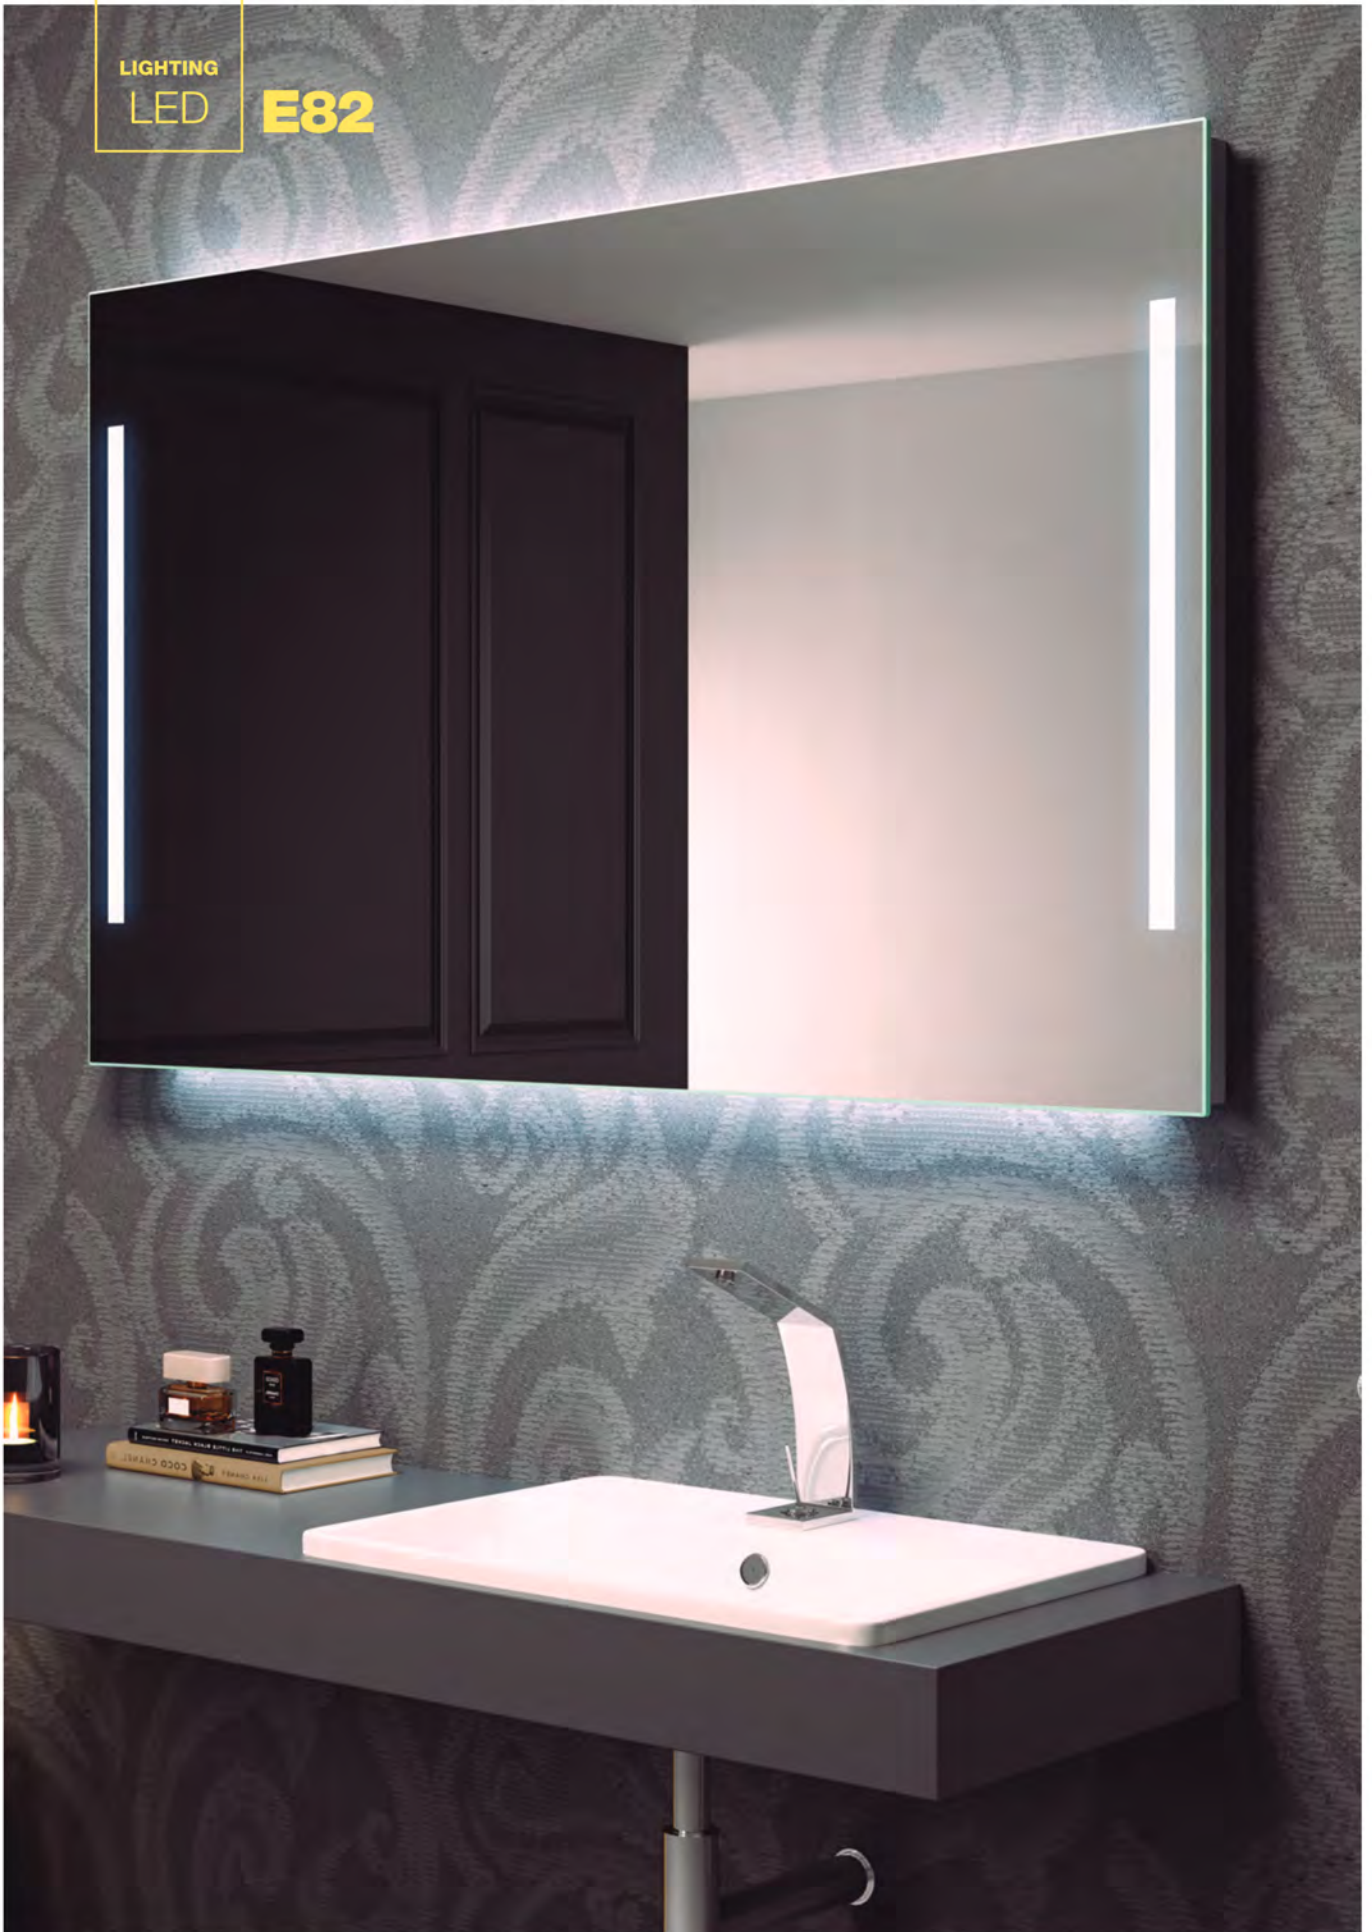

LIGHTING
LED

E82