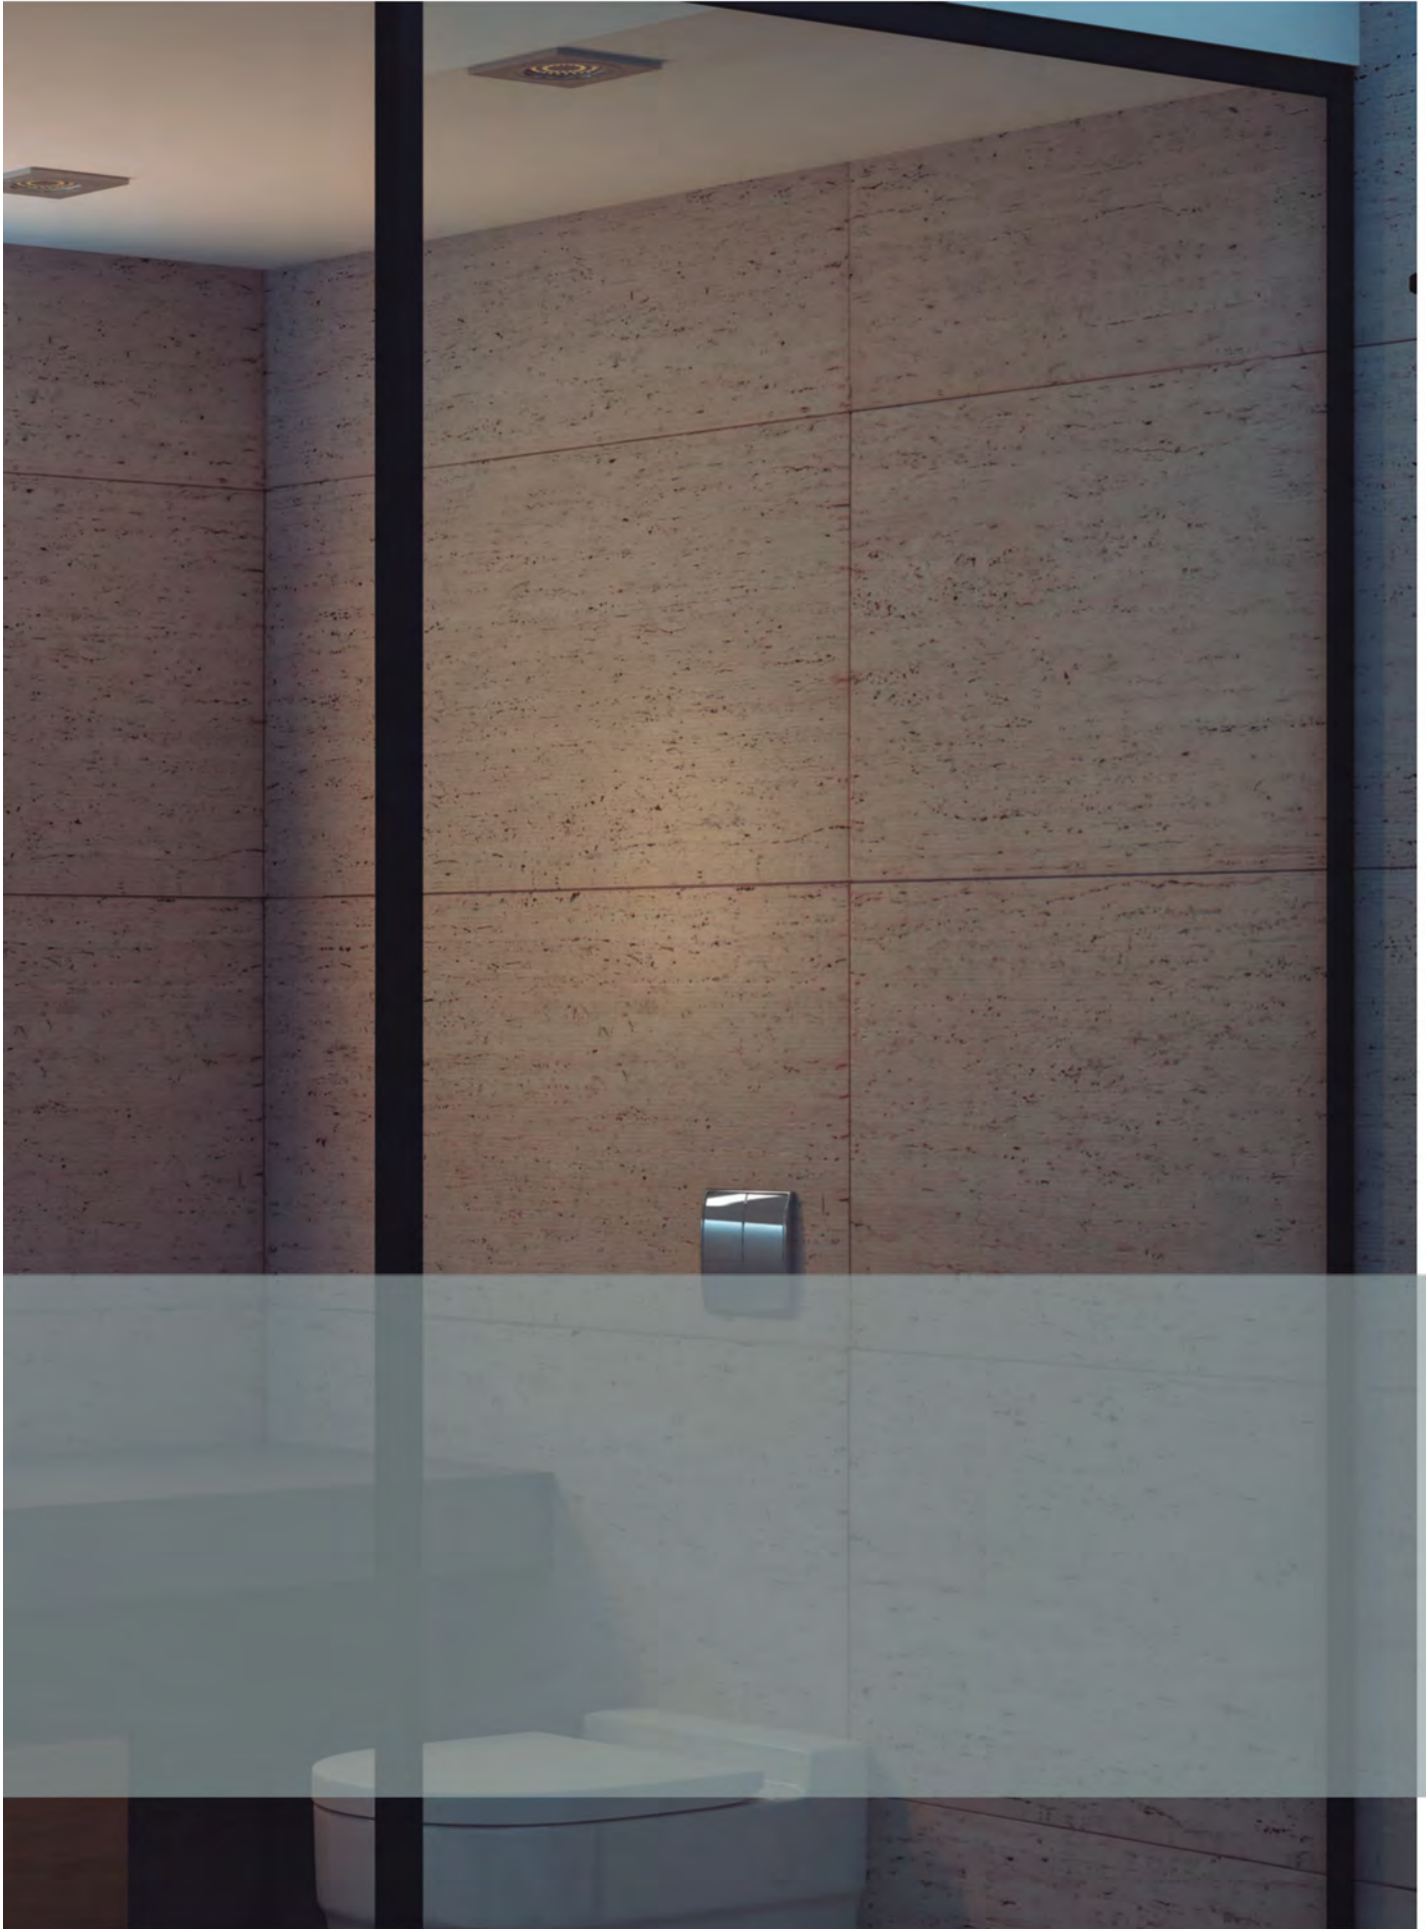

# Espejos con iluminación frontal y ambiente /

Mirrors with front and ambient lighting

LIGHTING  
LED

**E72**

**ADVERTENCIA /  
WARNING**

**Distancia del  
sensor a objeto  
nunca <15cm. /  
Distance from  
sensor to any object  
never <15 cm.**