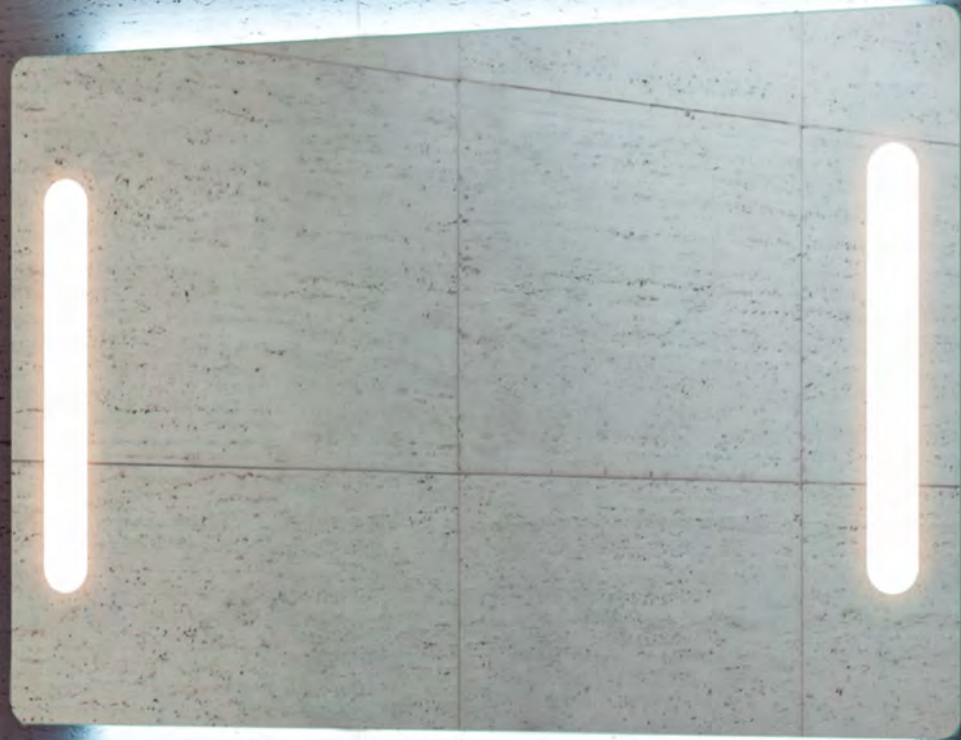

LIGHTING
LED

E72

**ADVERTENCIA /
WARNING**

**Distancia del
sensor a objeto
nunca <15cm. /
Distance from
sensor to any object
never <15 cm.**