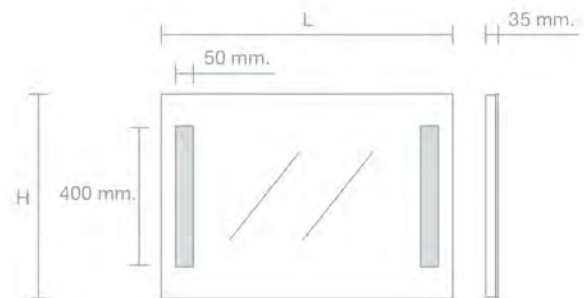

Características / Characteristics

- Iluminación frontal accionable a voluntad con sensor de movimiento (E0004).
- Para el correcto funcionamiento del sensor se necesita dejar un espacio libre de 15cm. alrededor del mismo.
- Medidas especiales consultar.
- Fondo 35 mm.
- Tono de luz blanco neutro (4000 K) bajo demanda se puede fabricar en blanco calido (3000K) o blanco frio (6000 K).
- Admite la colocación del sistema antivaho.
- Medidas intermedias: precio de medida superior +10%.
- Operable front-lighting at will with motion sensor (E0004).
- For proper functioning of the sensor leave a space of 15 cm. around it.
- Special measures on request.
- 35 mm. depth.
- Neutral white light tone (4000 K), on demand it is possible to manufacture it in warm white (3000 K) or cold white (6000 K).
- It admits the installation of anti-fog system.
- Intermediate measures: Price of higher measure + 10%.

Modelo E44 REF.	Alto / Heigh	Ancho / Width	Potencia lámparas / Lamp wattage	P.V.P. (IVA no incluido) / Retail price (VAT not included)
E-4460	60	100	LED 43,7W.	
E-4462		120	LED 48,5W.	
E-4464		140	LED 53,3W.	
E-4480	80	100	LED 43,7W.	
E-4482		120	LED 48,5W.	
E-4484		140	LED 53,3W.	
E-4497	90	70	LED 36,5W.