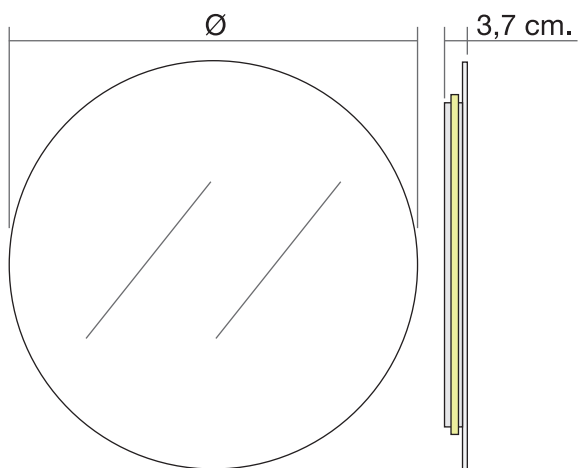

ESPEJOS REDONDOS CON LUZ AMBIENTE LED /
ROUND MIRROR WITH AMBIENT LED LIGHT

LIGHTING
LED

Espejos redondos con luz ambiente LED.
Tira Led 2835-12VDC. 12W/m. 4000°K blanco neutro.
Bajo demanda se pueden fabricar con luz blanco frío
(6000°K) o blanco cálido (3000°K).

Round mirrors with ambient LED lighting.
2835-12VDC Led strip. 12W/m. 4000°k, neutral white.
Can be made with cold white (6000°k) or
warm white (3000°k) light on request.